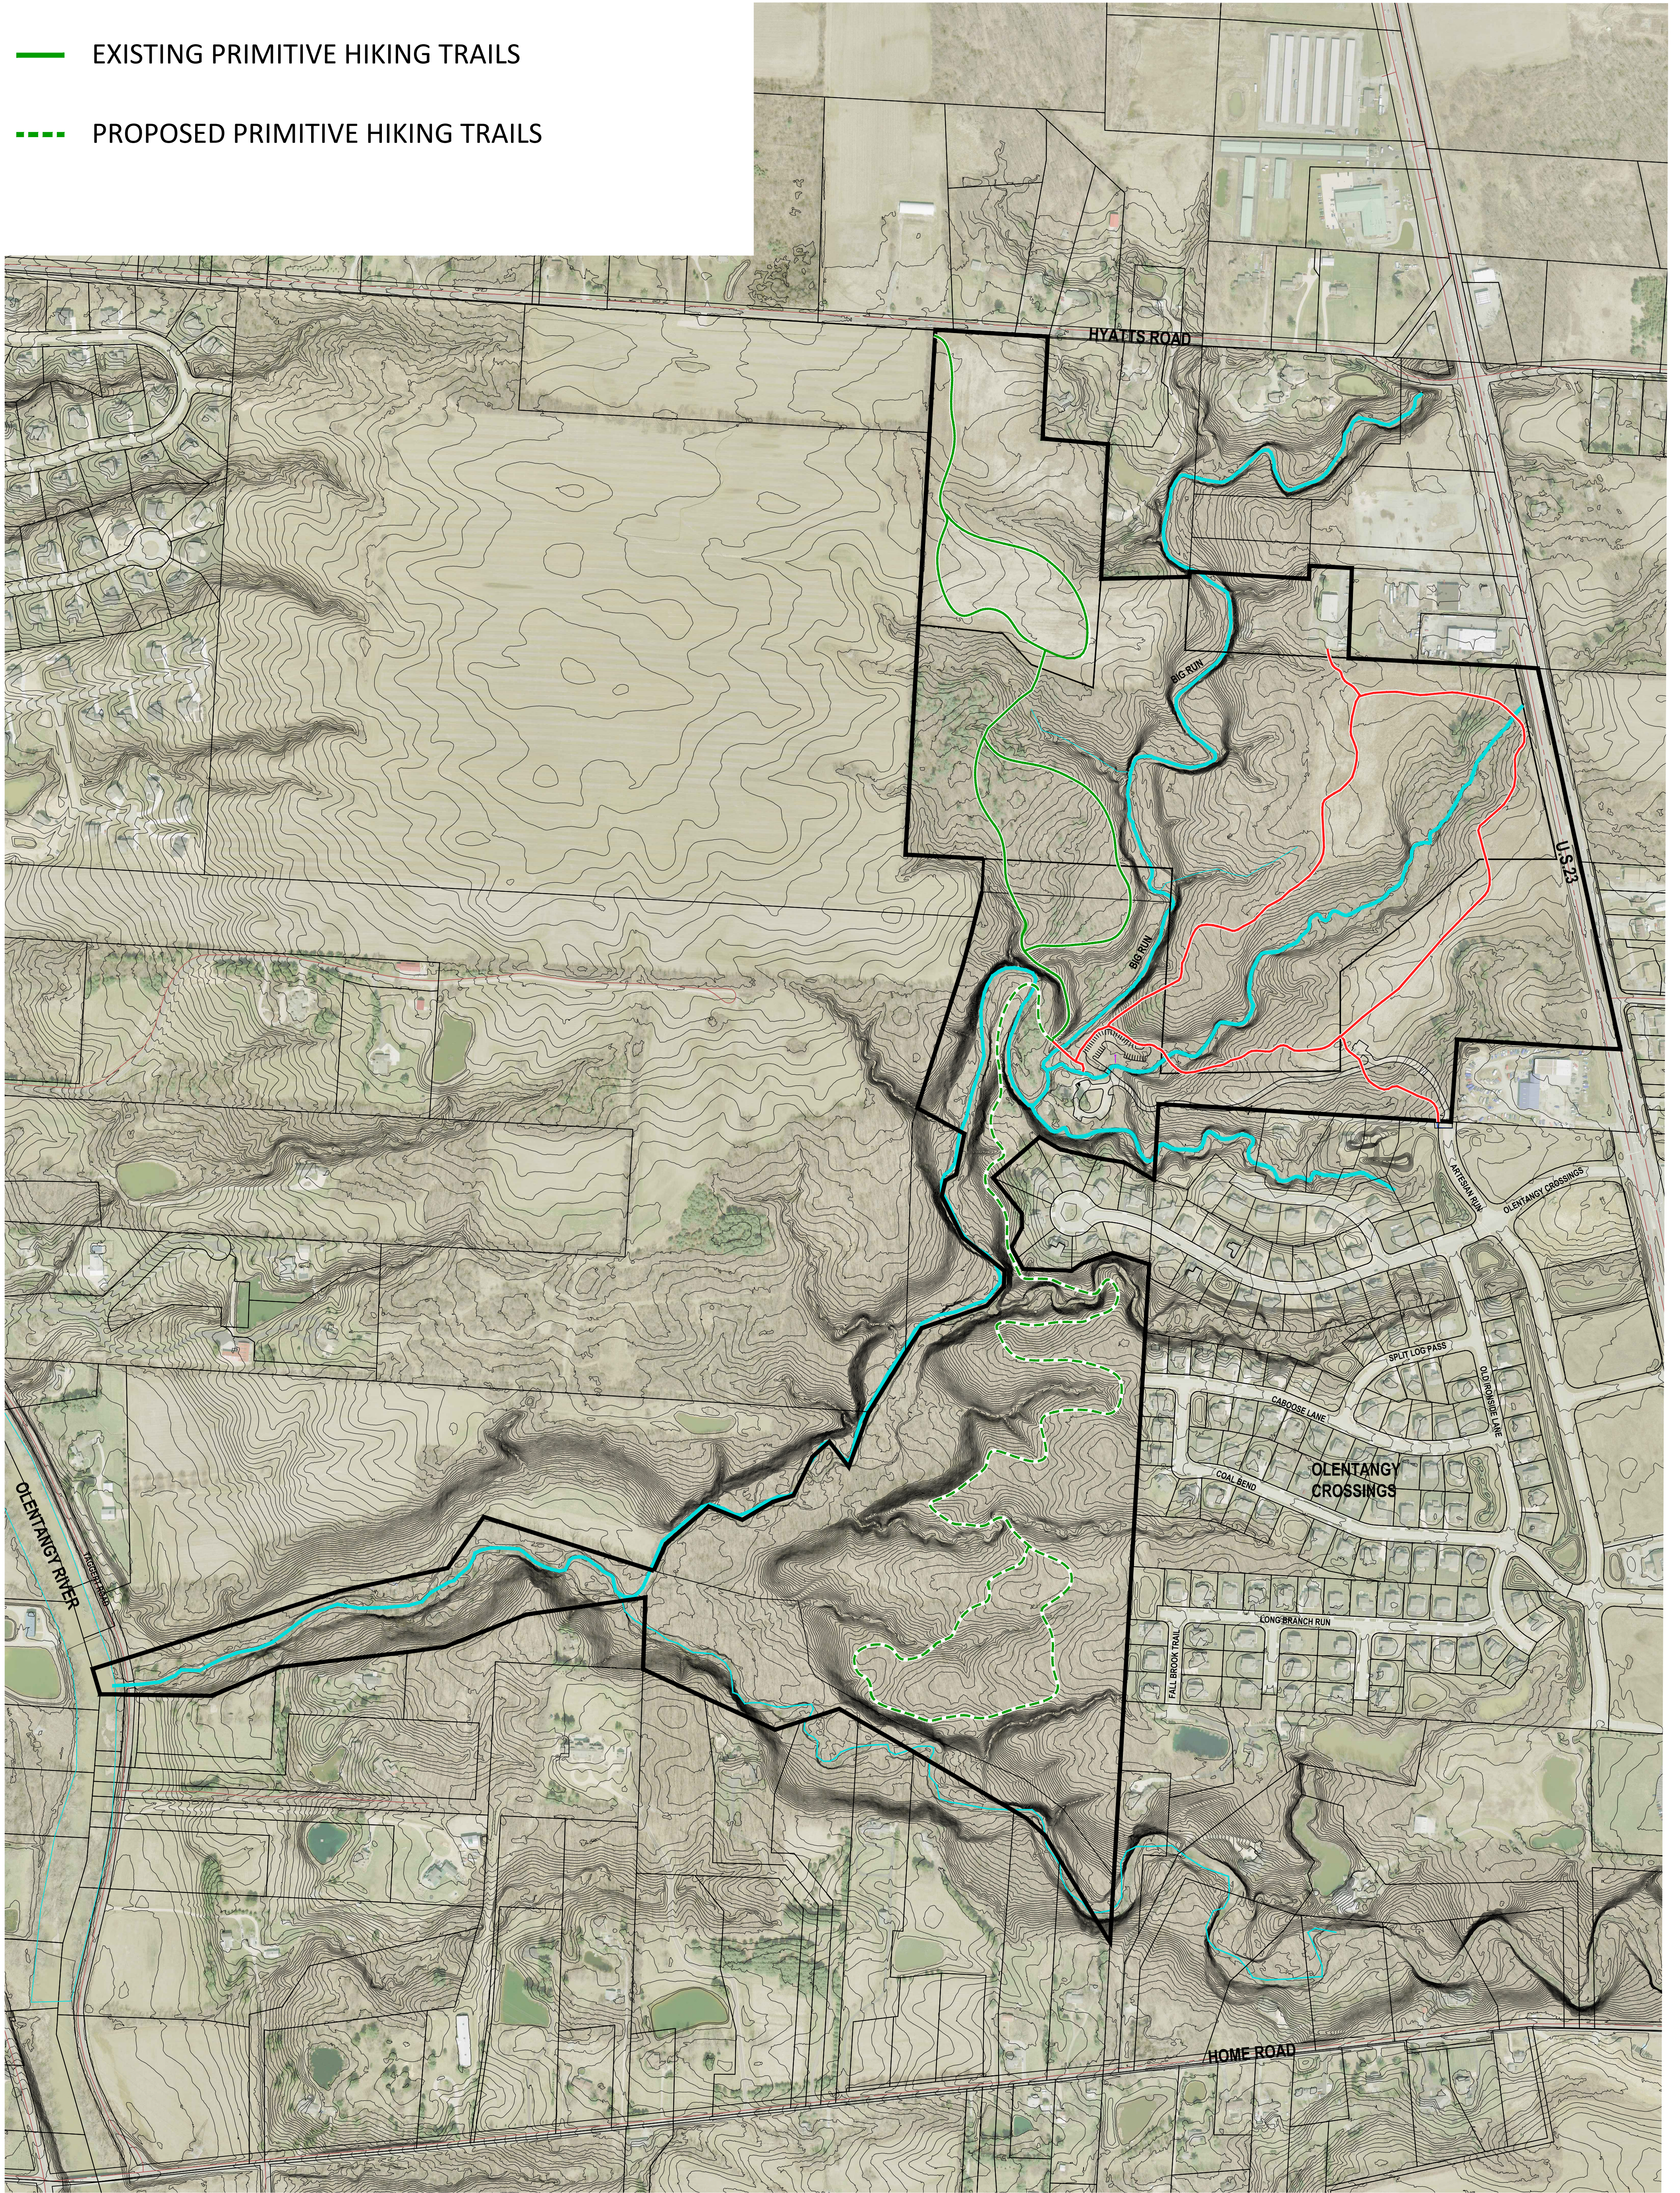

LEGEND:

- EXISTING GRAVEL HIKING TRAILS
- EXISTING PRIMITIVE HIKING TRAILS
- - - PROPOSED PRIMITIVE HIKING TRAILS

**SHALE HOLLOW PARK**  
6320 ARTESIAN RUN  
LEWIS CENTER, OH 43035

**Ex. Conditions**

**SITE DATA**

TOWNSHIP LIBERTY AND ORANGE  
TOTAL AREA 211 ACRES

DATE: NOVEMBER 2016

NORTH

SCALE: 1"=300'